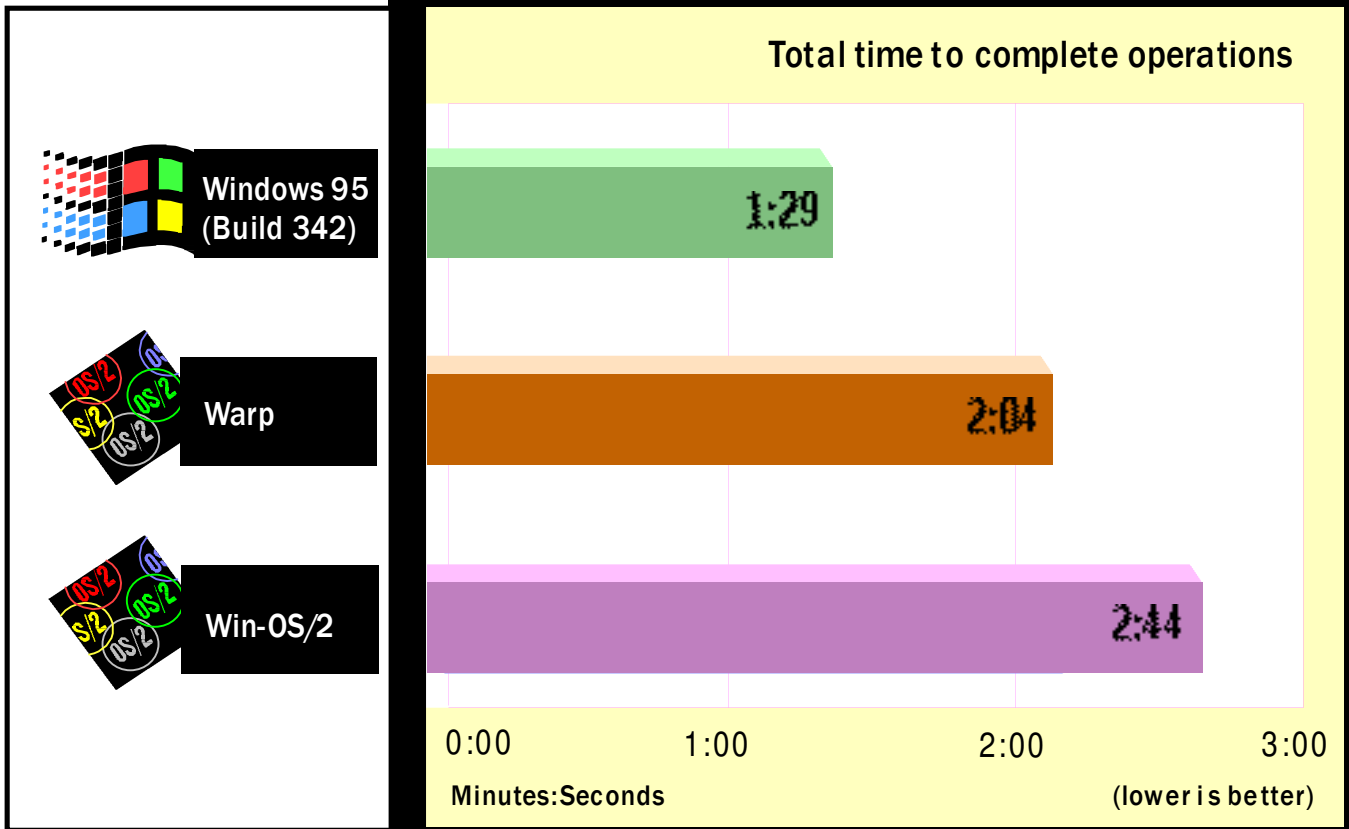

16-BIT WINDOWS APPLICATIONS PERFORMANCE

WINSTONE 95