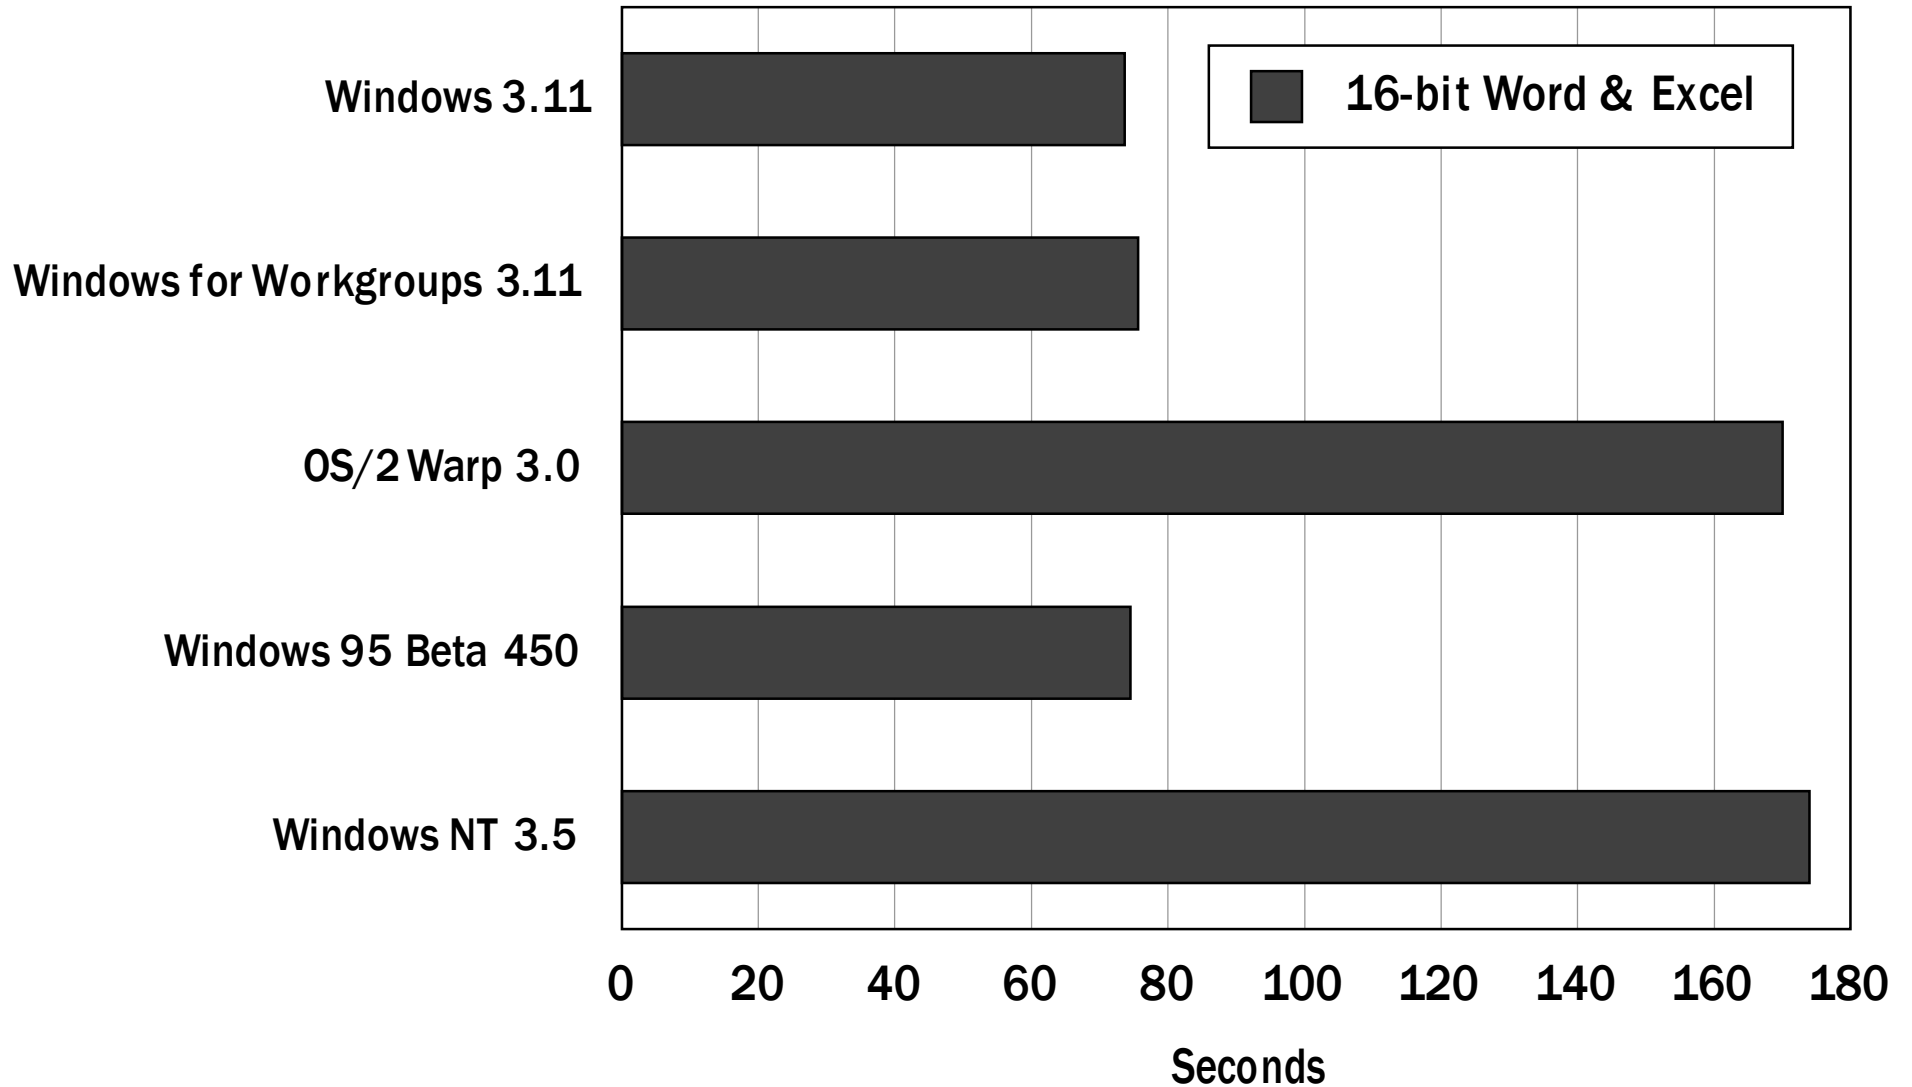

# Background Printing Performance

Excel's foreground time shown; Word is printing in the background.