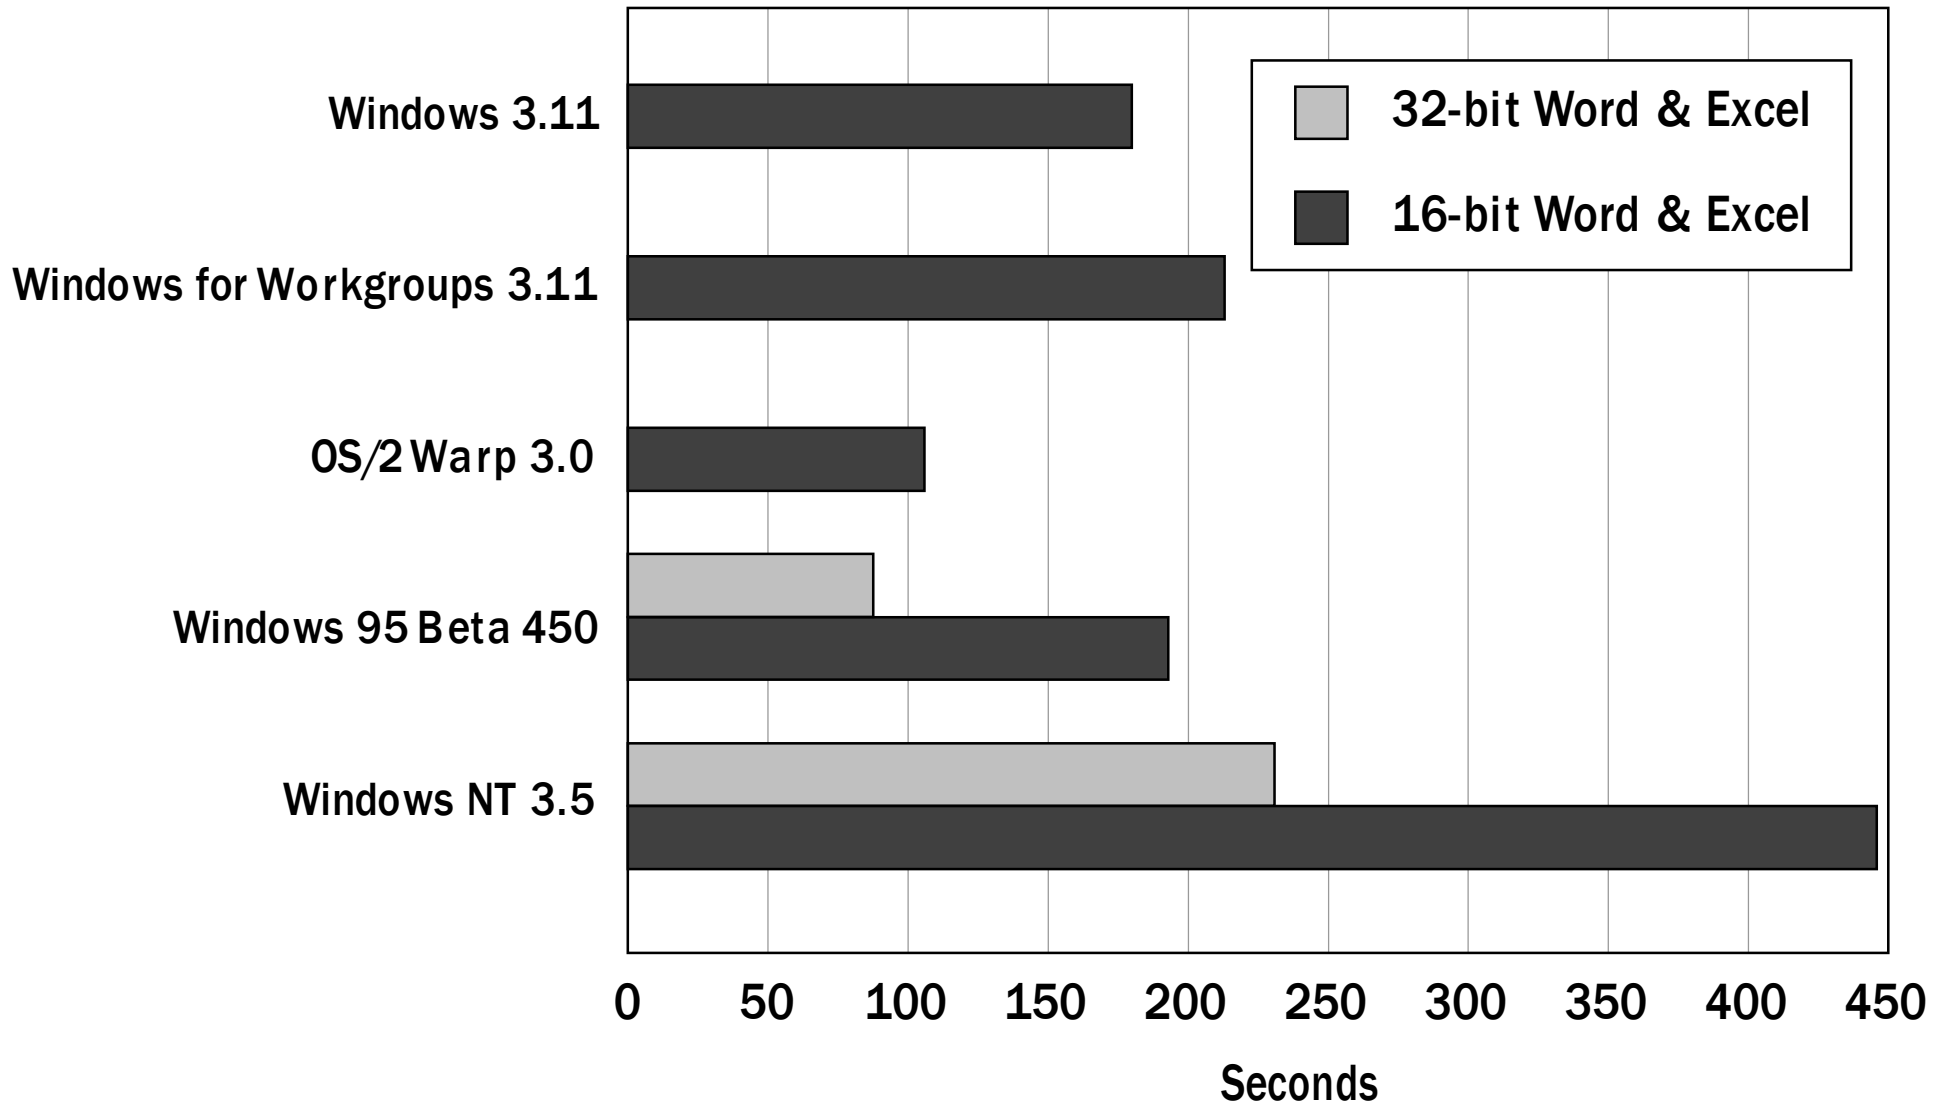

Dueling Application Performance

Excel's foreground time shown; Word is executing in the background.