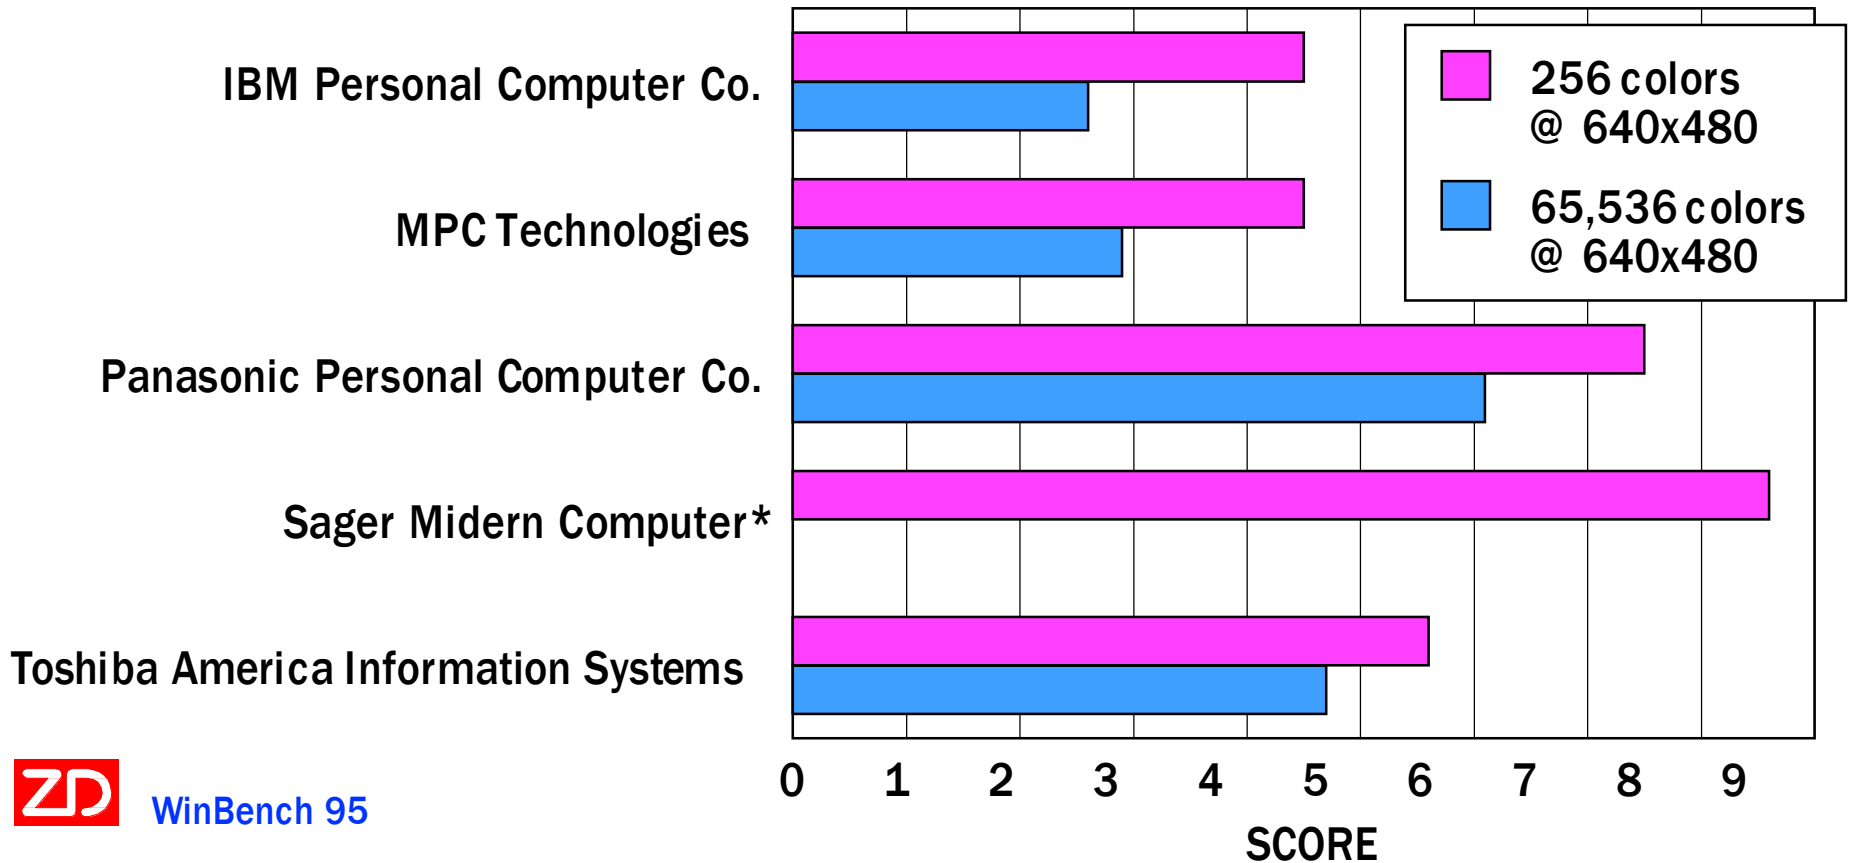

GRAPHICS WINMARK 95

(HIGHER IS BETTER)

*System does not support 16-bit color