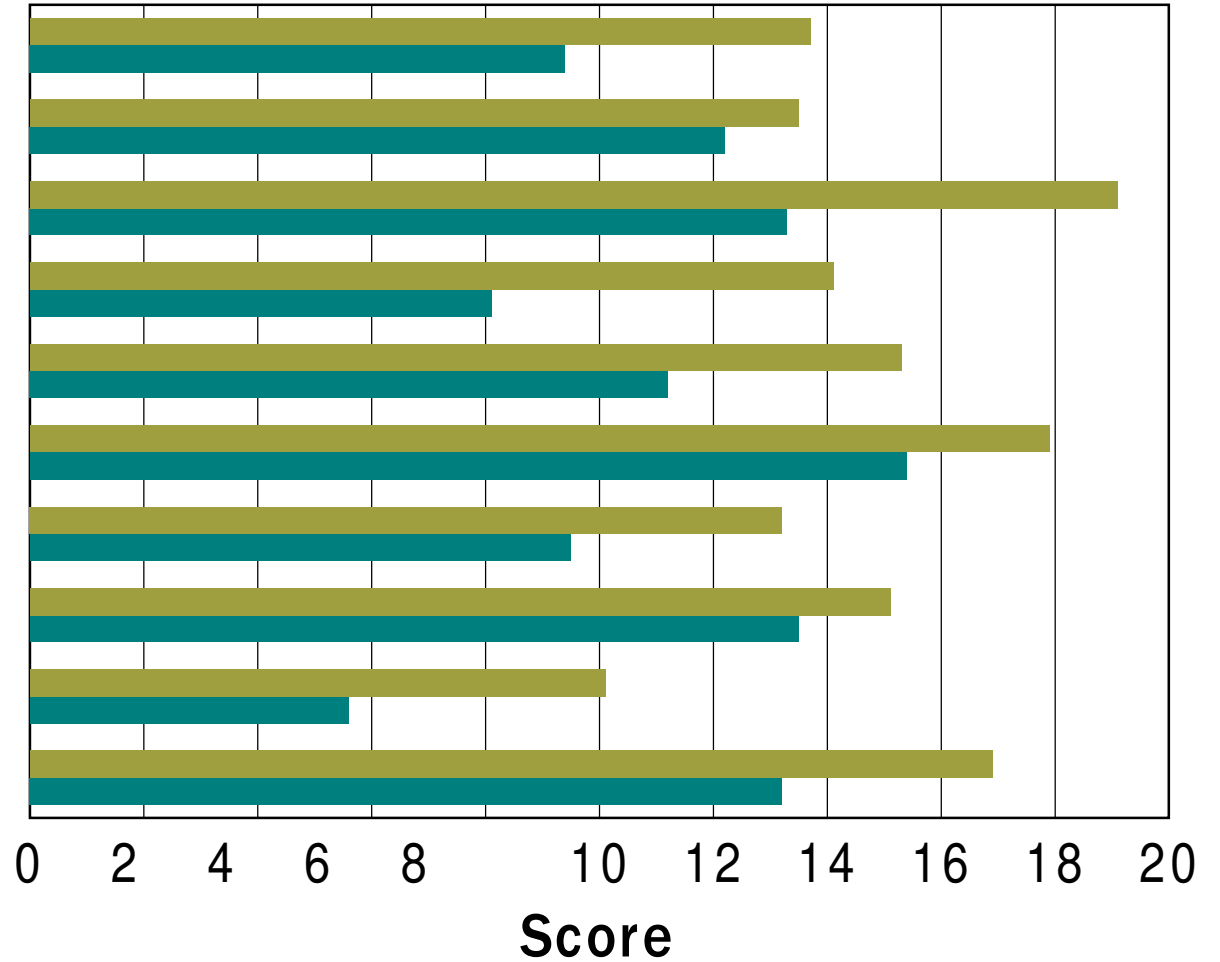

 WinBench 95

 256 Colors @ 800x600  16.8 Million Colors @ 640x480