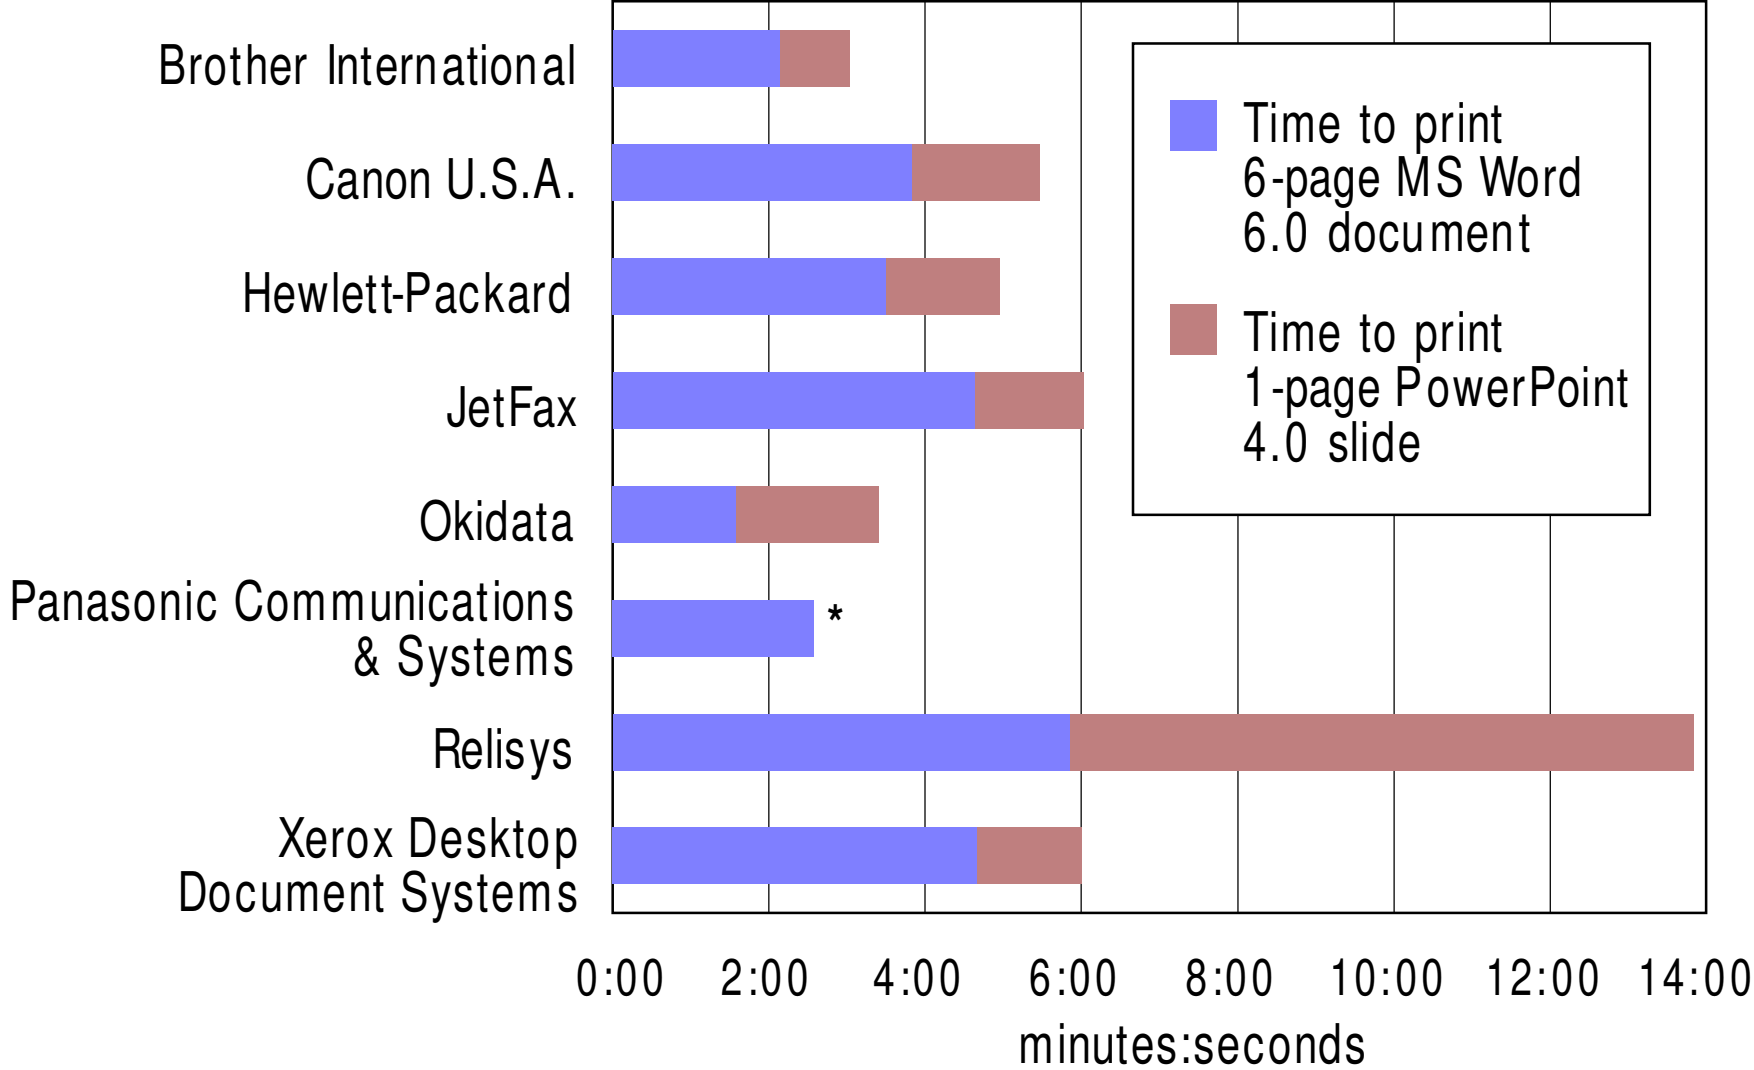

COMBINED PRINT PERFORMANCE

Lower is better

*The Panasonic printed 85 percent of the PowerPoint 4.0 slide in 2:19, but failed to print a complete page because of a memory-overflow error.