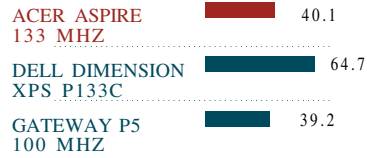

## Show Not Go

---

### ■ WINSTONE 96

The Acer's performance was not what we expected for a 133-MHz machine. It's held back by its small L2 cache and aging graphics subsystem.

Longer bars indicate better performance.