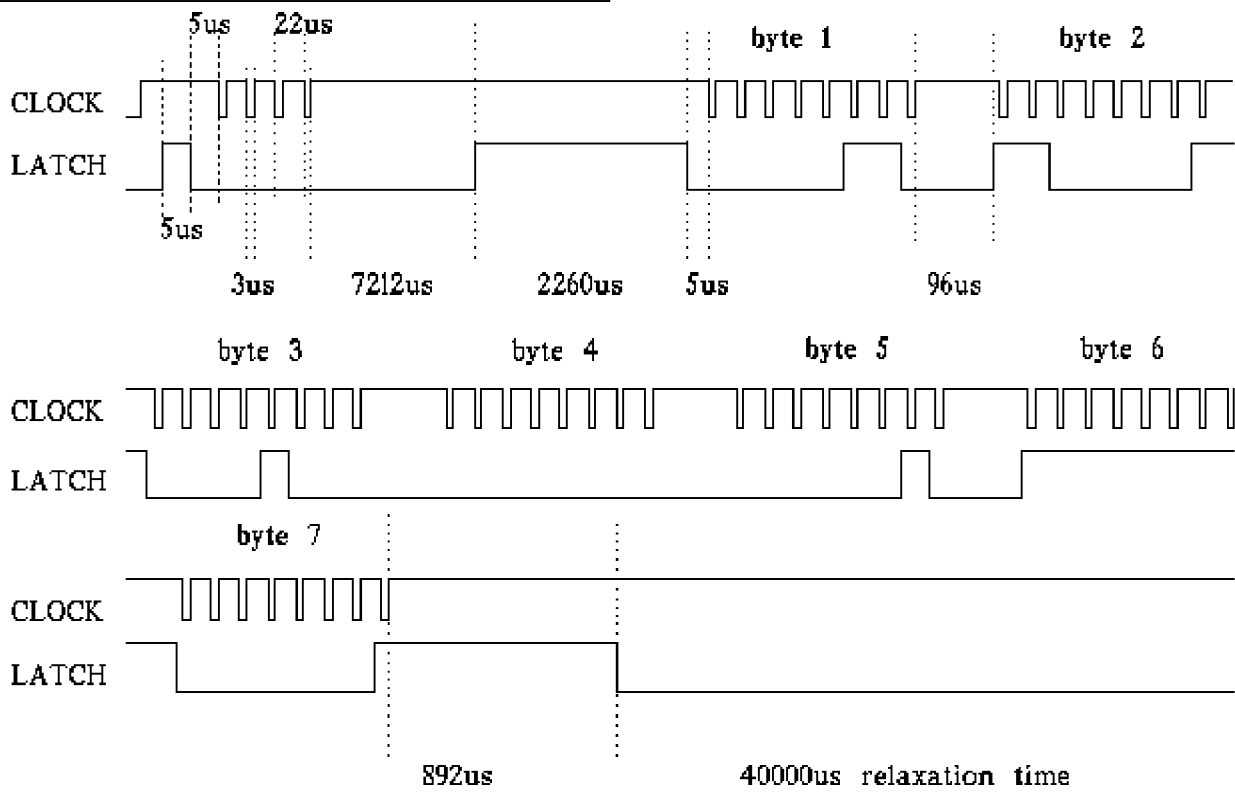

PowerGlove hi-res timing (initialization)

PowerGlove data packet (12 bytes)

(c) manfred@opal.cs.tu-berlin.de