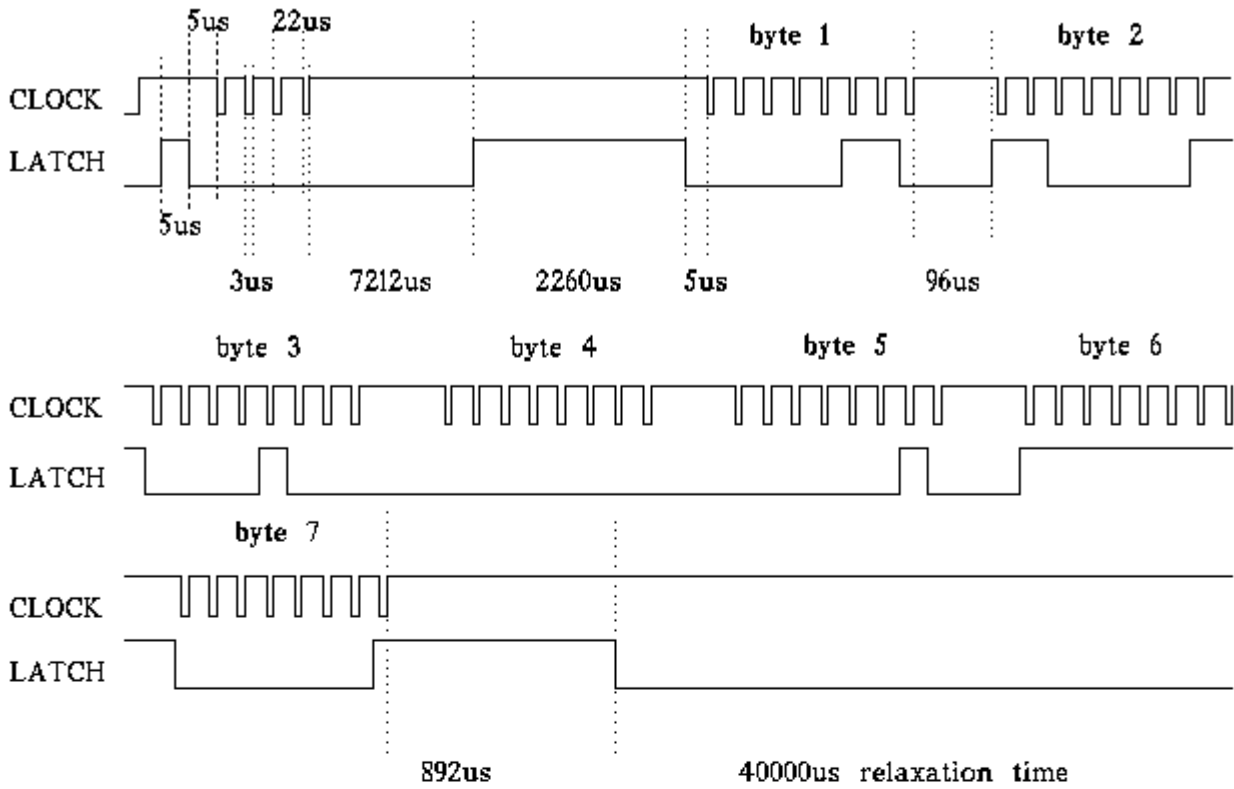

PowerGlove hi-res timing (initialization)

PowerGlove data packet (12 bytes)

(c) manfredoeopal.cs.tu-berlin.de