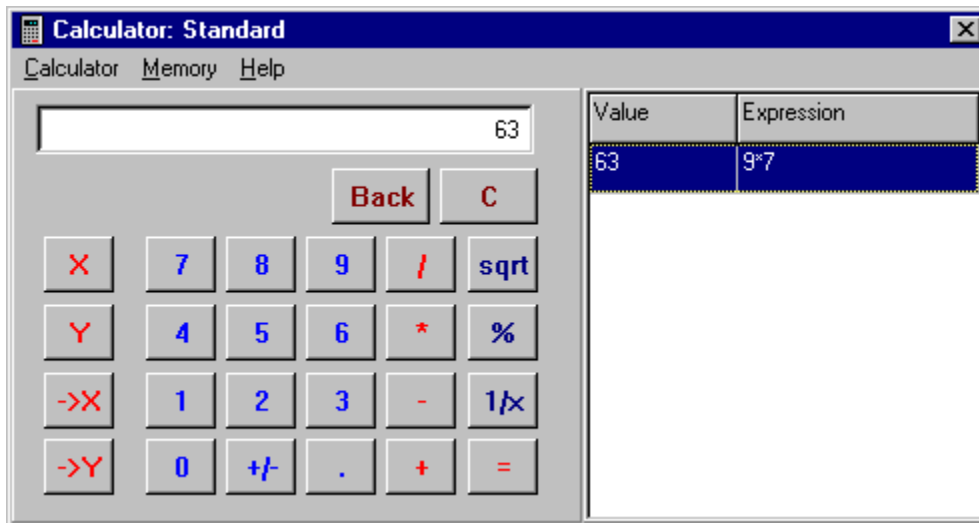

Calculators

This Ace Calculator has five types of calculators included which performs almost all the mathematical functions.

Exit

Close the calculator

Memory

Ace Calculator has unlimited memory facility which gives users to store|restore values.

Store the currently calculated value including expression which results in the value will be stored.

Restore the value from the memory to the calculator.

Clears the memory.

More Memory allows users in Unlimited|Limited memory mode.