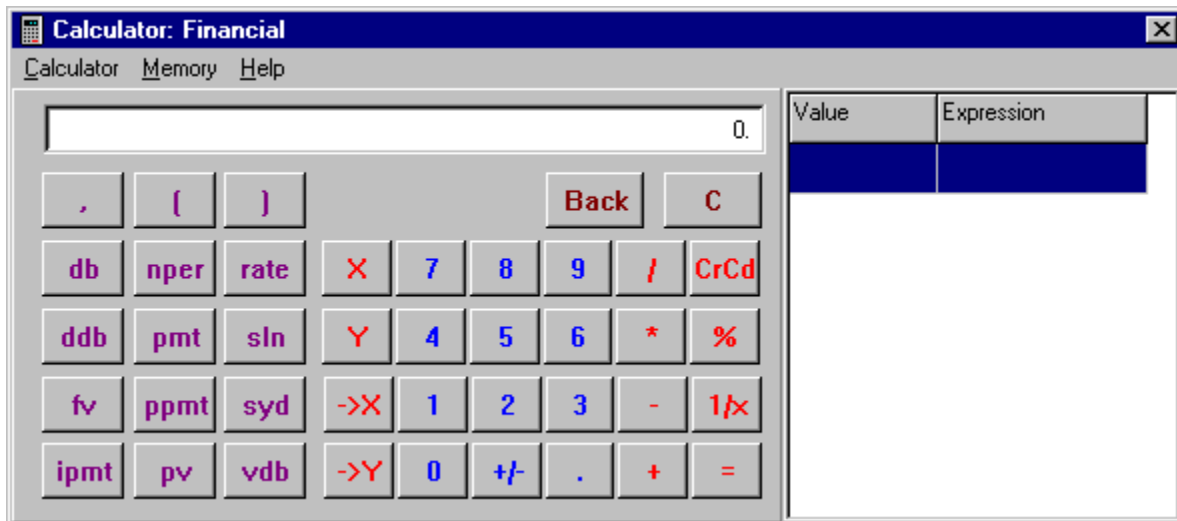

Calculators

This Ace Calculator has five types of calculators included which performs almost all the mathematical functions.