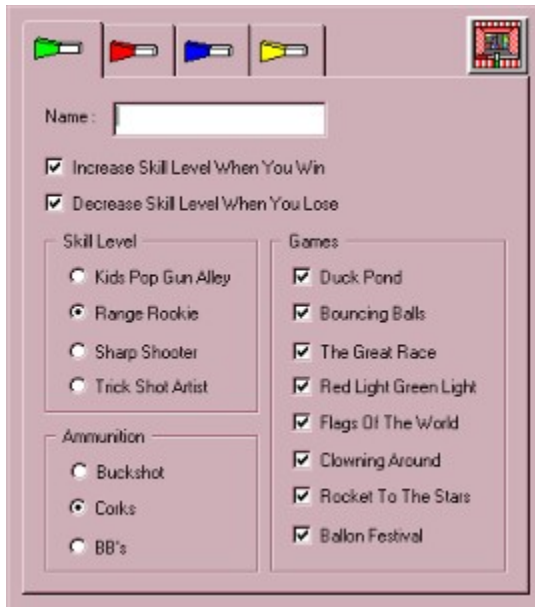

Name:

Enter the name of each person who is playing and select the appropriate options.

Increase Skill Level:

This allows you to adjust how the game is played. When it is checked and you win a task, your skill level will increase for that particular game the next time you are asked to play it.

Decrease Skill Level:

This allows you to adjust how the game is played. When it is checked and you lose a task, your skill level will decrease for that particular game the next time you are asked to play it.

*NOTE: If neither of the above are checked your skill level will stay the same whether you win or lose. 'Kid's Pop Gun Ally' is not effected by these options.

Skill Level:

Select the appropriate level to play.

Level	Points	Description
Kid's Pop Gun Alley:	100	Very fun, easy to win a lot of prizes. (Ages 3-6)
Range Rookie:	10	Beginner level, allows for missed shots.
Sharp Shooter:	50	Intermediate level, requires hits in a row.
Trick Shot Artist:	100	Expert level, requires multiple hits and trick shots.