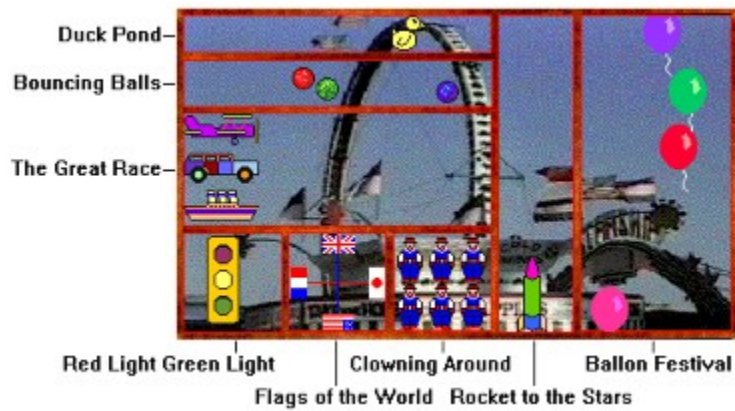

Ammunition:

Select type of ammunition to use.

- **Buckshot** .33 in dia lead shot.
- **Corks** 1/4 in dia Bohemian wine corks.
- **BB's** 0.175 in dia shot pellet.

Games:

Check only the games you want to play.