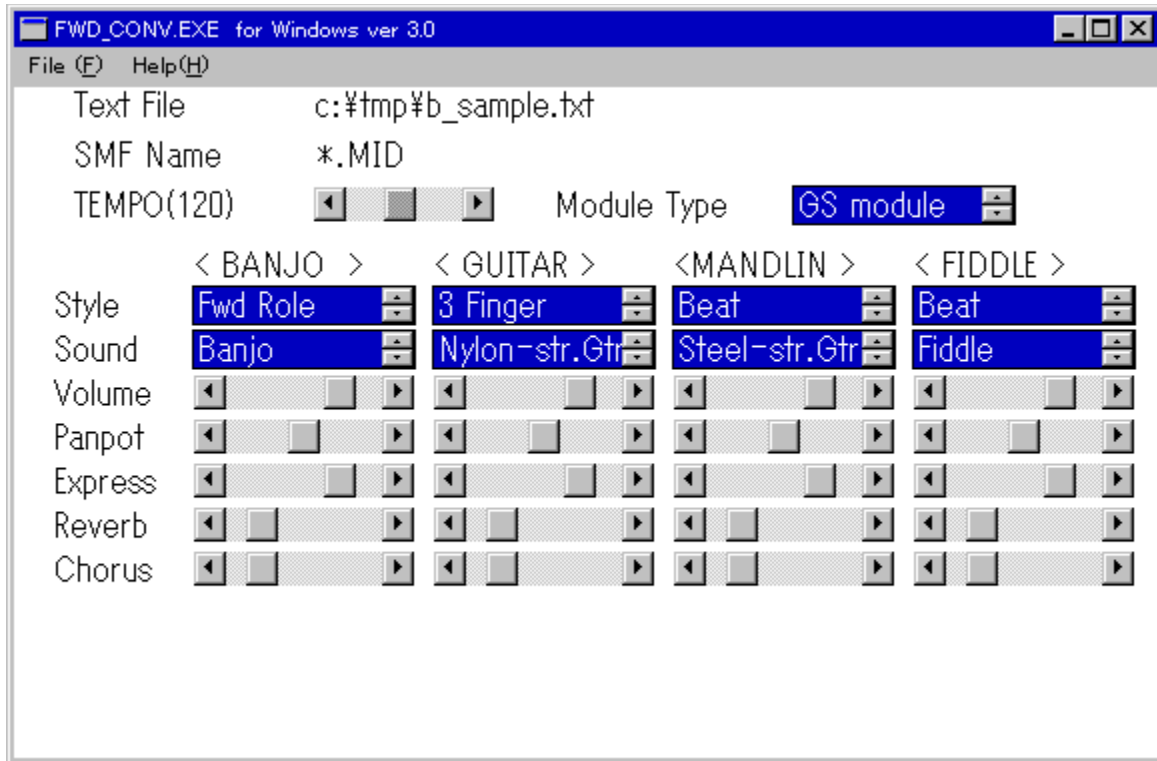

FORWARD CONV 3.00

ファイルのコピー

æ-ÉfCf[]fW

Žû~^ffBfCfNfgfŠ DISC1:\OLS\MIDI\FWD_C300

[]iŽò •ÿ“c[]@ChŽq[]i, -, ±, è, ñ[]j Ž[]

“à-e

FWD_CONV.EXE[]iftfHf[][]fhfRf“fu
fGfOf[[]j, Í[]AŽà, ÉftfH[]fN, âfuf<[]fOf%fXEn, Ì
%¹Šy, ð’Í[]Ù, Æ, µ, ½[]AWindowsŠÂ<<-p, Ì”º’tff[]f^[][]-•â[]•fvf[]fOf
%f€, Å, •B