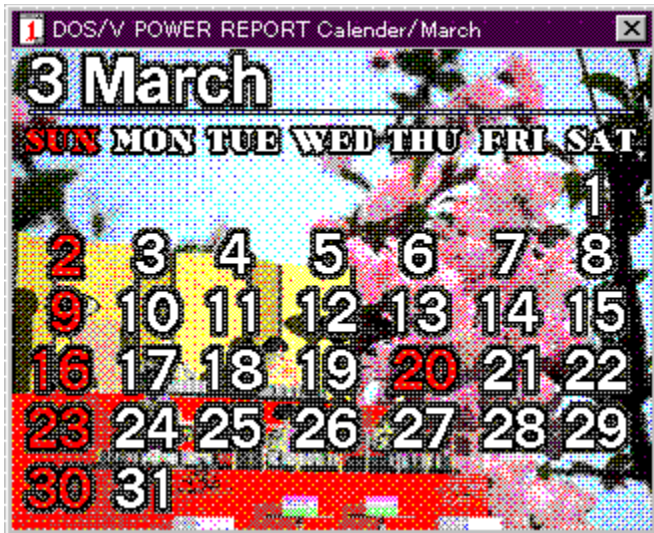

ftf@fCf<□\□-

WTW_TRY

EXE

765,341

96-08-27

13:21

POWER REPORT "Á»fJfEf"f_[] '97 3ĚŽ

%æ-ÉfCf[] [fW