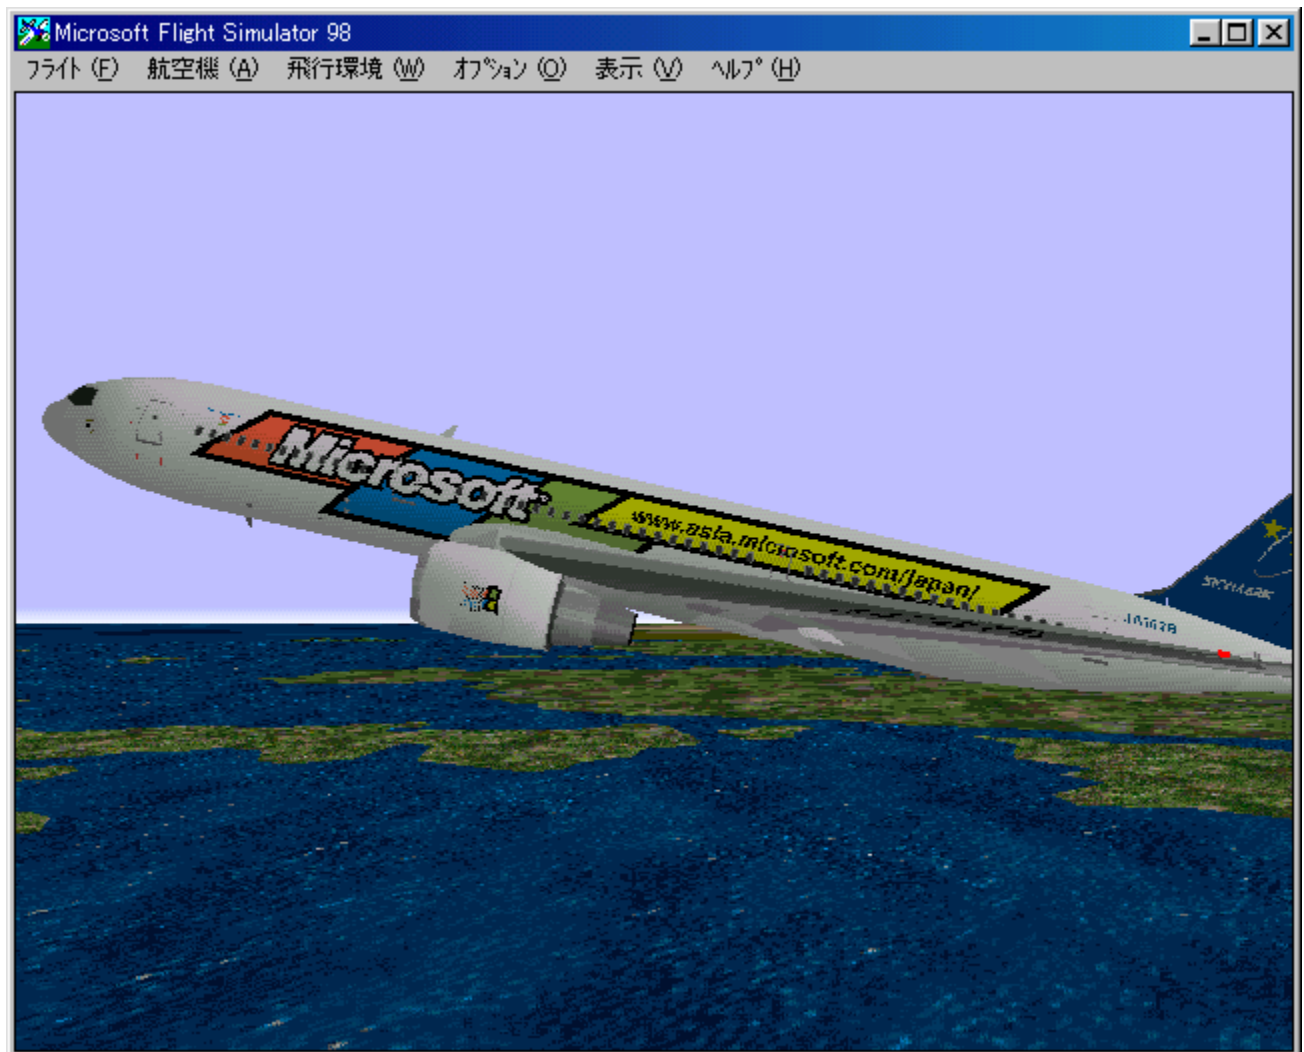

# GAME DEMO 1-1

**Microsoft Sky-Net Cruiser for Microsoft Flight Simulator 98**

Microsoft Flight Simulator 98 - p,lfXfj}fCf}fNf}f}ftfgS"Z@%oiZD

Microsoft Corporation © 1998. All rights reserved. <http://www.microsoft.com/japan/>

Microsoft Flight Simulator 98 - p,lfXfj}fCf}fN fGfAf%ofCf"fy2†<@uMicrosoft Sky-Net Cruiser v,l@'lff[f^

# Microsoft Sky-Net Cruiser for Microsoft Flight Simulator 98

Microsoft Sky-Net Cruiser

Microsoft Flight Simulator 98

Microsoft Flight Simulator 98

DISC1:\VPR\_DATA\GAME\MSFSSKY

---

☐\$☐ì

f}fCfNf☐f\ftfgŠ”Ž®%oiŽĐ  
<http://www.microsoft.com/japan/>

---

“à—e

Microsoft Flight Simulator 98—p,lfXfjCf}☐[fN fGfAf%ofCf“fY2☐t<@☐uMicrosoft Sky-  
Net Cruiser☐v,l<@‘lff☐[f^,Å,☐B

☐Ú,μ,¢fCf“fXfg☐[f<•û-@,È,Ç,ÍREADME.TXT,đ,“Ç,Ý,,¾,³,¢☐B

Microsoft Flight Simulator 98