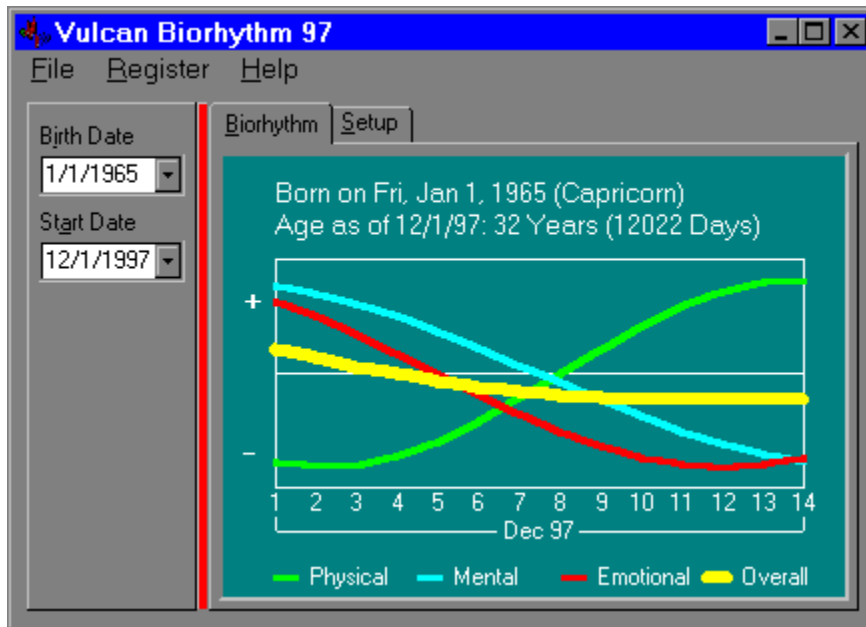

Guide to the Main Screen

Click on the area of interest below: