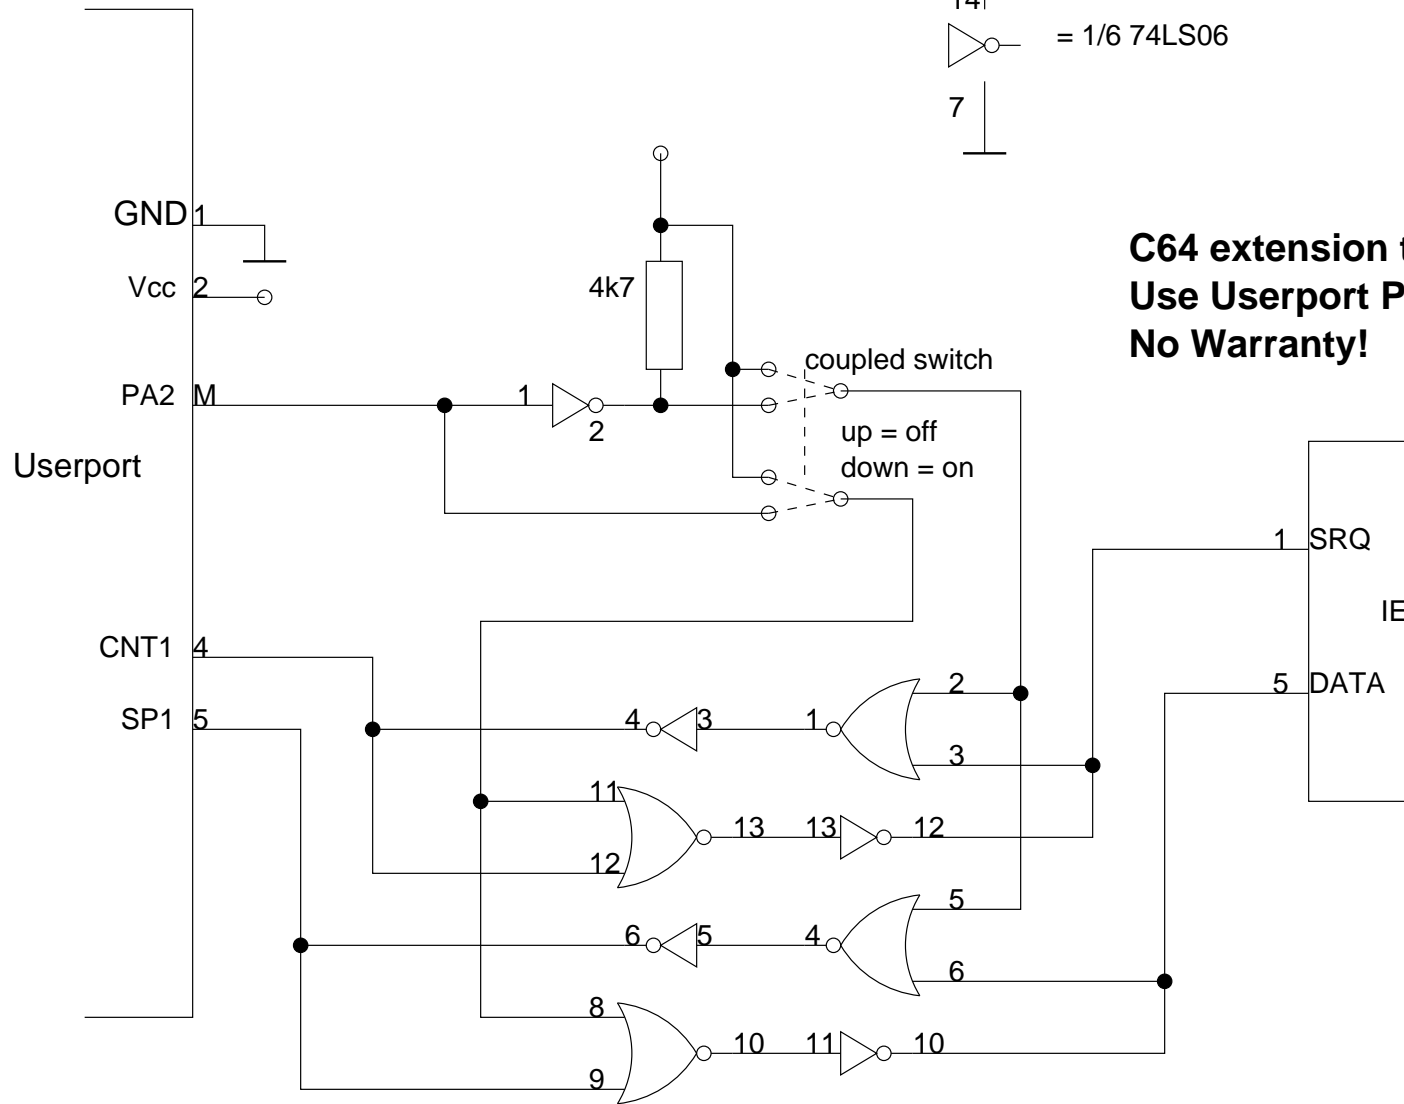

C64 extension to use VC1571 Burst mode
Use Userport PA2 to switch direction
No Warranty!

Connect VC1571 to the C64 as usual.