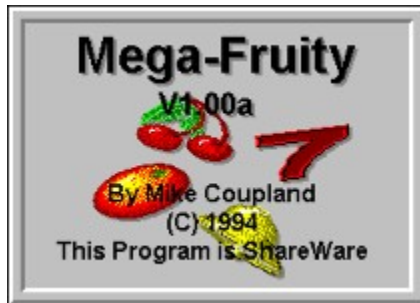

## [Mega-Fruity V1.00](#)

This program is Shareware

[Registration Details](#)

[How to play](#)

[Feature description](#)

[Win prices](#)

Shareware covers programs which are distributed freely, however, if you use or enjoy the software you are morally obliged to contribute to the author.