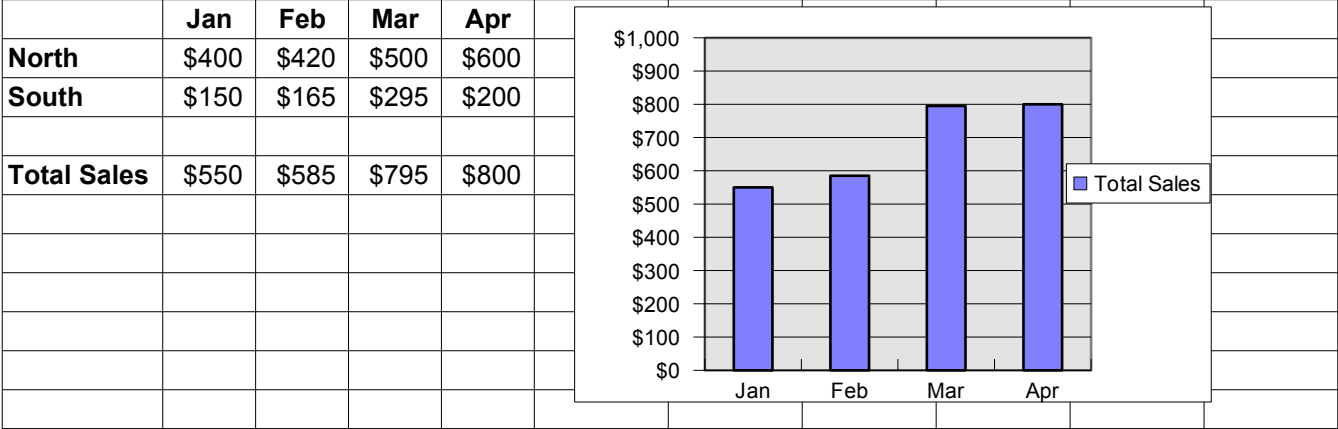

Poll Results

Regional Sales

Mileage Study 1

Mileage study						
Speed (mph)	Miles per gallon					
35	22					
35	20					
40	28					
40	31					
45	37					
45	38					
50	41					
50	39					
55	34					
55	37					
60	27					
60	30					