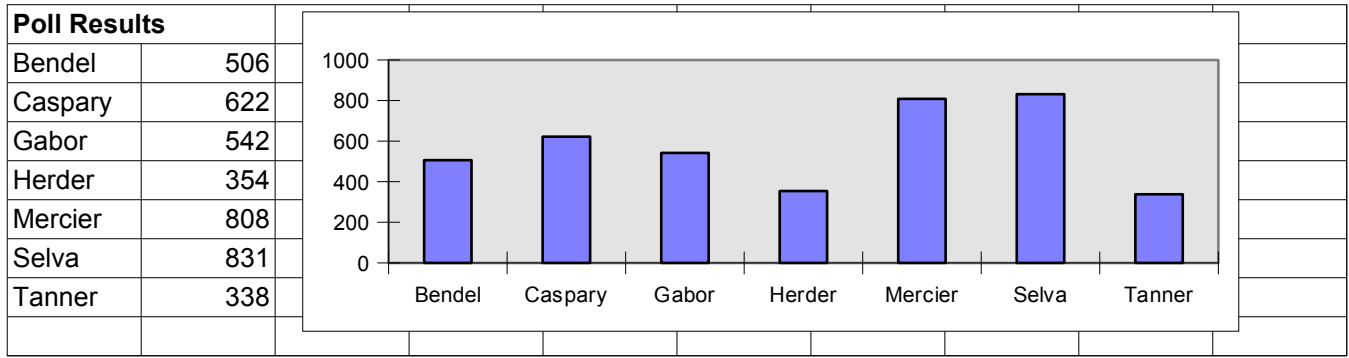

Poll Results

Regional Sales

Mileage Study 1

Mileage study						
Speed (mph)	Miles per gallon					
35	22					
35	20					
40	28					
40	31					
45	37					
45	38					
50	41					
50	39					
55	34					
55	37					
60	27					
60	30					